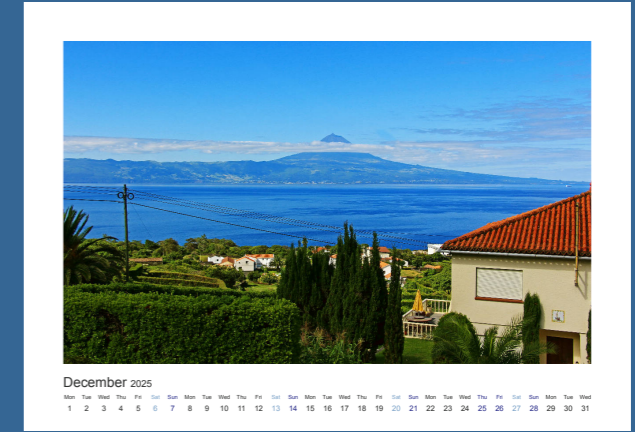

Church Ermida de Santo Antonio

Weekend cottage on the Faja de Alem

Lava stone walls near Rosais

Plateau with grassland near Rosais

Capital city of Velas with view to Pico Mountain

Jana Thiem-Eberitsch
Business woman and travel
photographer for
landscape, nature and
adventure. [www.jana-thiem-
eberitsch.de](http://www.jana-thiem-
eberitsch.de)